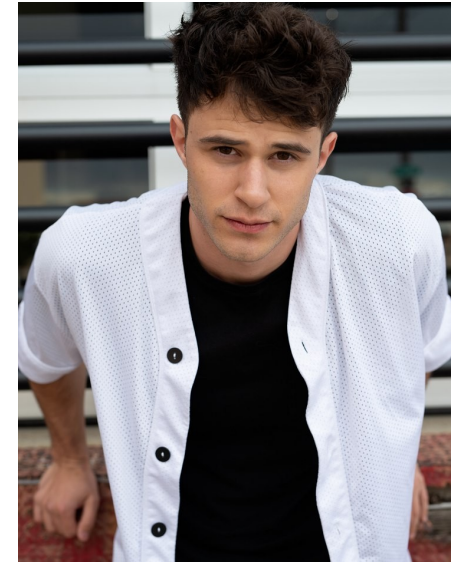

REED FRANCO

WILHELMINADENVER

Height 5'11.5" Waist 32" Inseam 32" Collar 16.5" Suit 44" Suit Length R Shoe 10
US Hair Brown Eyes Brown

Wilhelmina Denver
209 Kalamath Street #10
Denver, CO 80223
720-382-1512