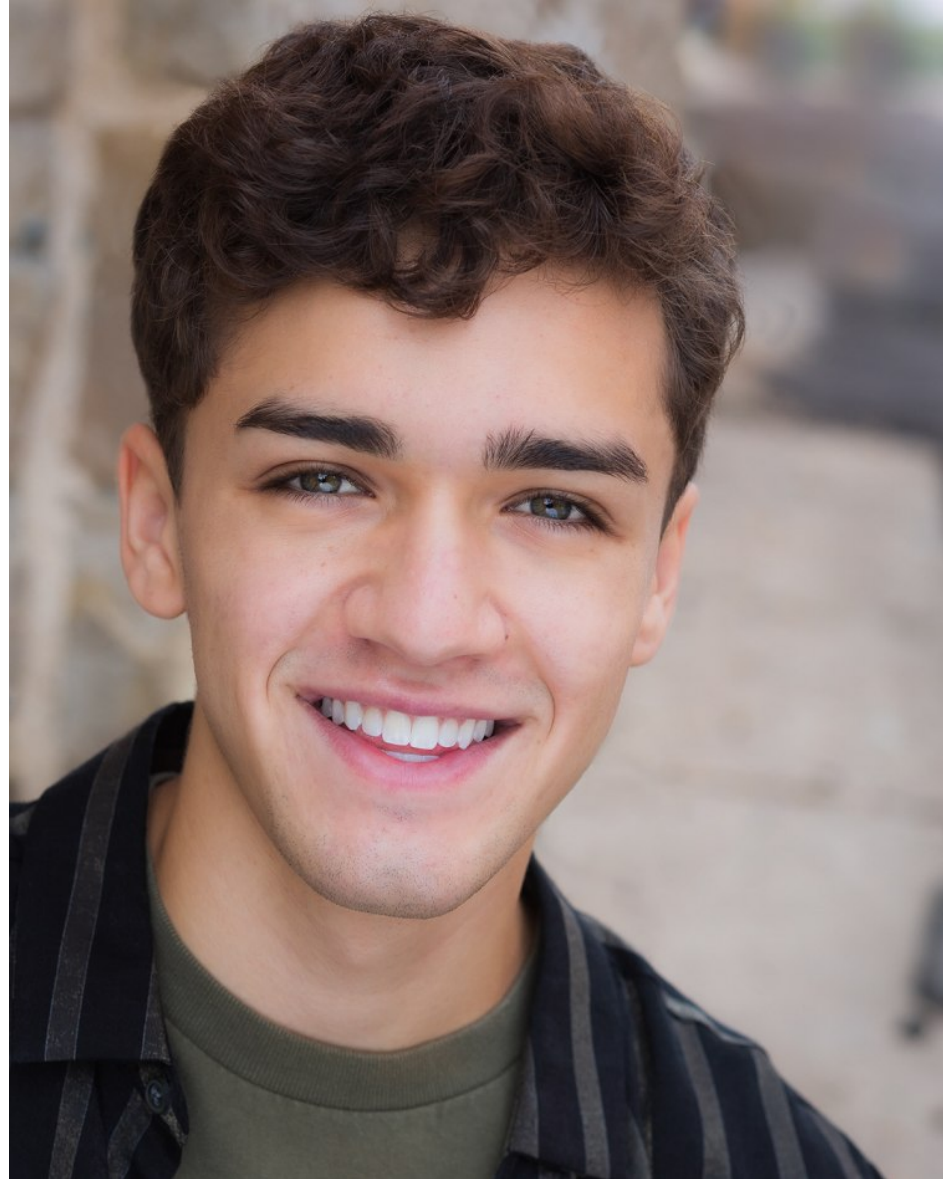

WILHELMINA DENVER

WESLEY JUELS

Height 5'10.5" Waist 29" Shoe 9.5 US Hair Brown Eyes Green

WILHELMINA DENVER

WESLEY JUELS

Height 5'10.5" Waist 29" Shoe 9.5 US Hair Brown Eyes Green