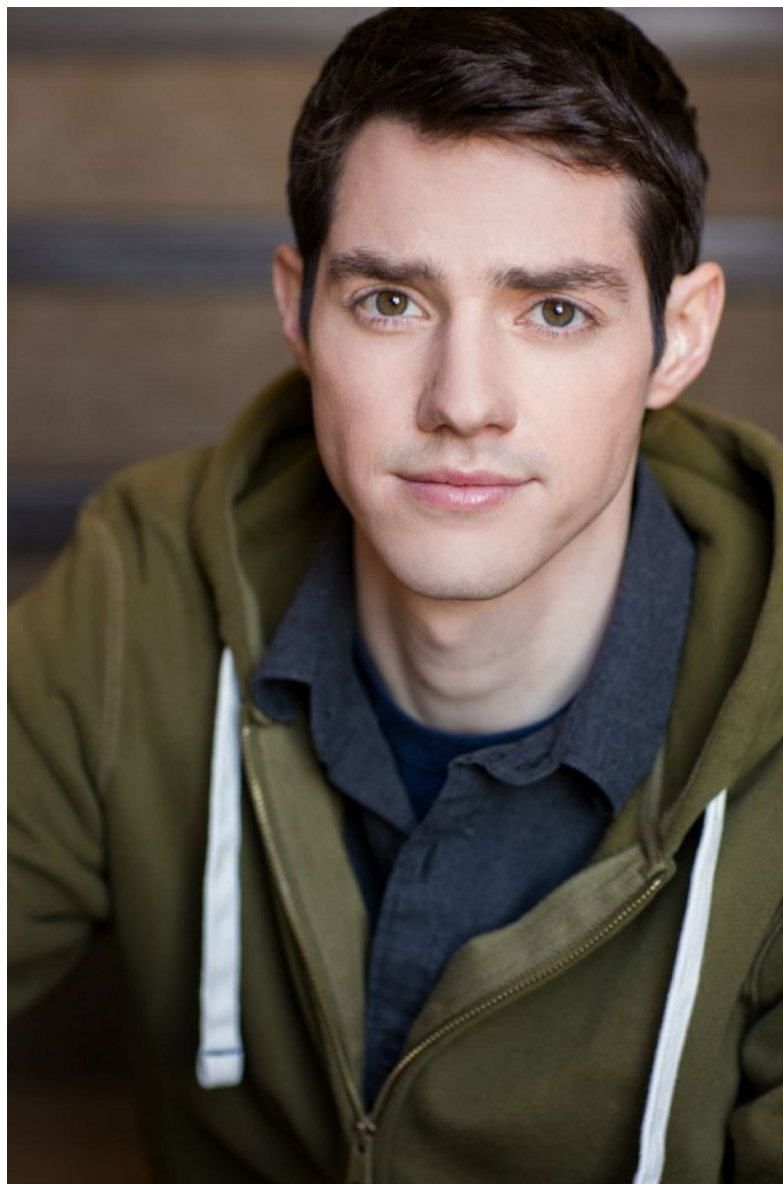

WILHELMINA DENVER

MICHAEL MCNULTY

Height 6'0"   Waist 30"   Inseam 32"   Suit 36"   Suit Length R   Shoe 10.5 US   Hair Brown   Eyes Hazel