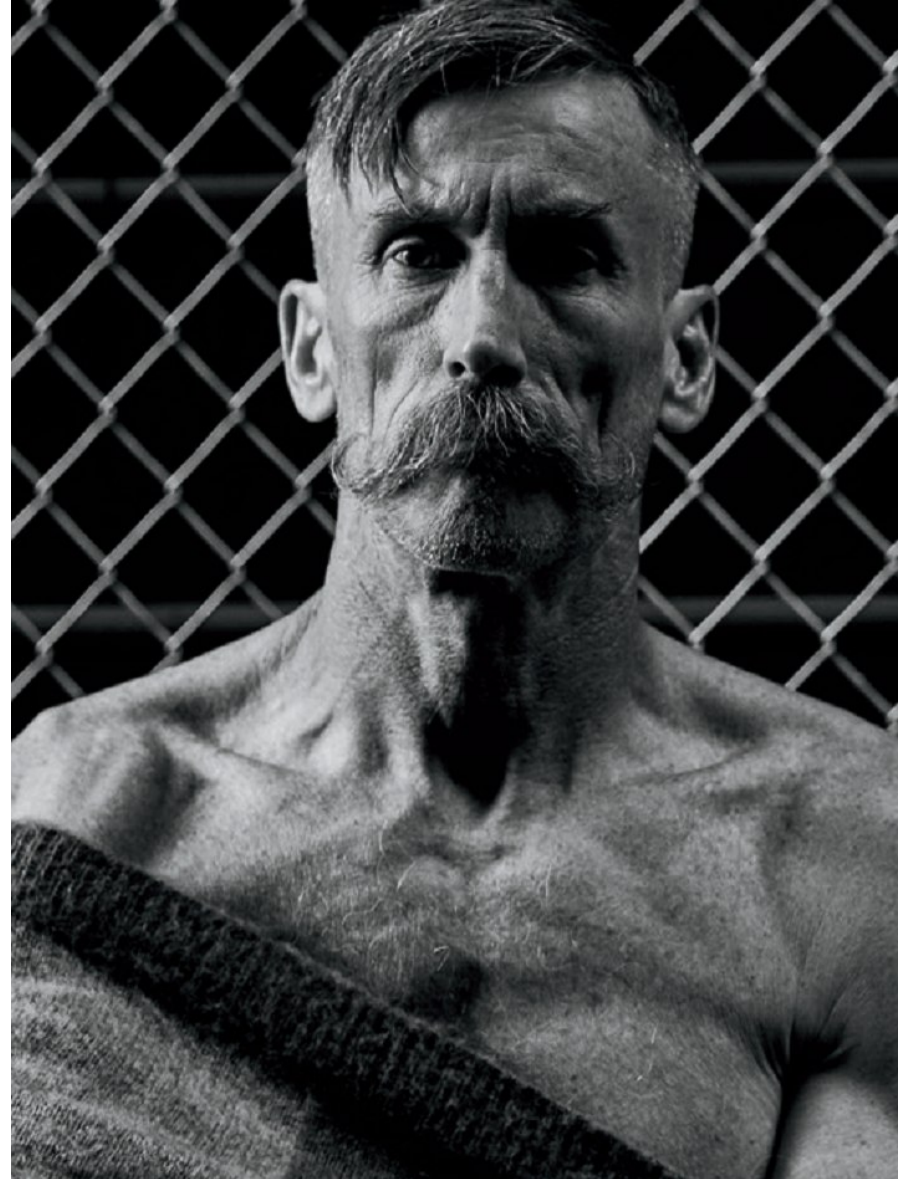

WILHELMINA DENVER

JOHN TAFT

Height 6'1" Waist 31" Inseam 32" Suit 38" Suit Length L Shoe 10.5 US Hair Brown Eyes Blue

JOHN TAFT

Height 6'1" Waist 31" Inseam 32" Suit 38" Suit Length L Shoe 10.5 US Hair Brown Eyes Blue

WILHELMINA DENVER

JOHN TAFT

Height 6'1" Waist 31" Inseam 32" Suit 38" Suit Length L Shoe 10.5 US Hair Brown Eyes Blue