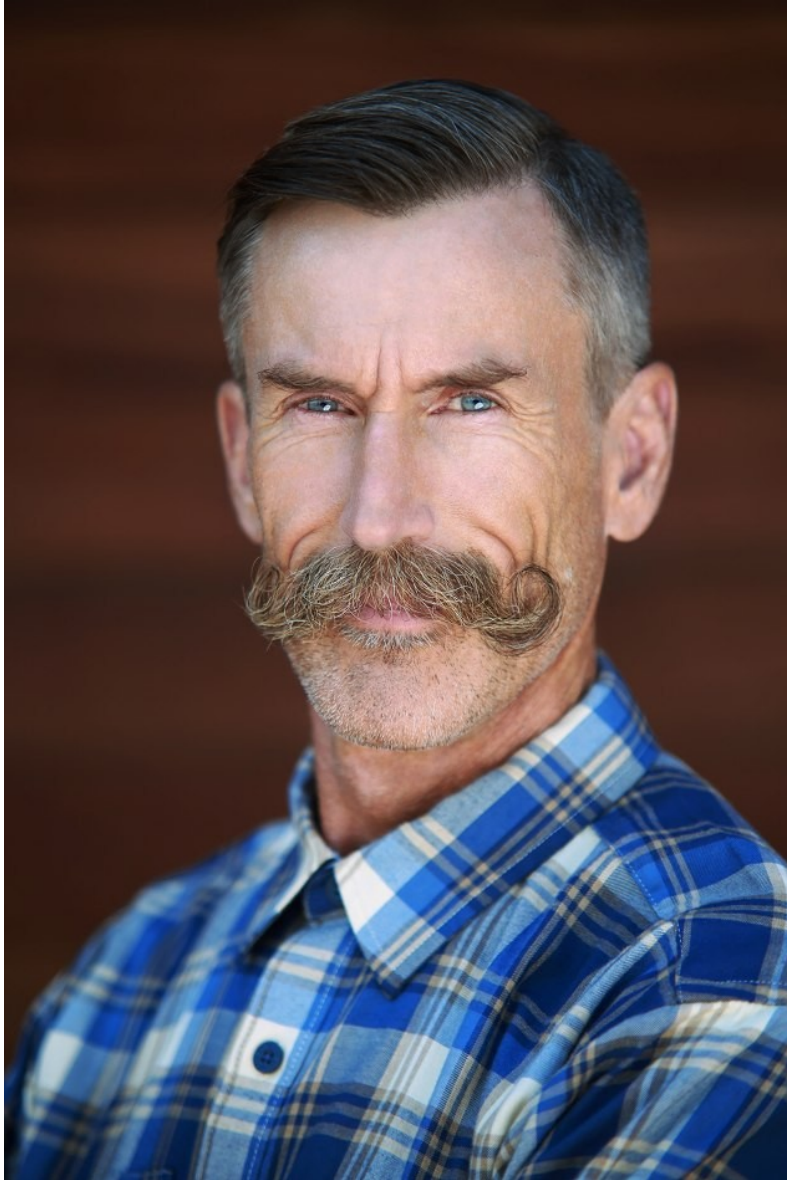

WILHELMINA DENVER

JOHN TAFT

Height 6'1" Waist 31" Inseam 32" Suit 38" Suit Length L Shoe 10.5 US Hair Brown Eyes Blue

JOHN TAFT

Height 6'1" Waist 31" Inseam 32" Suit 38" Suit Length L Shoe 10.5 US Hair Brown Eyes Blue

WILHELMINA DENVER

JOHN TAFT

Height 6'1" Waist 31" Inseam 32" Suit 38" Suit Length L Shoe 10.5 US Hair Brown Eyes Blue