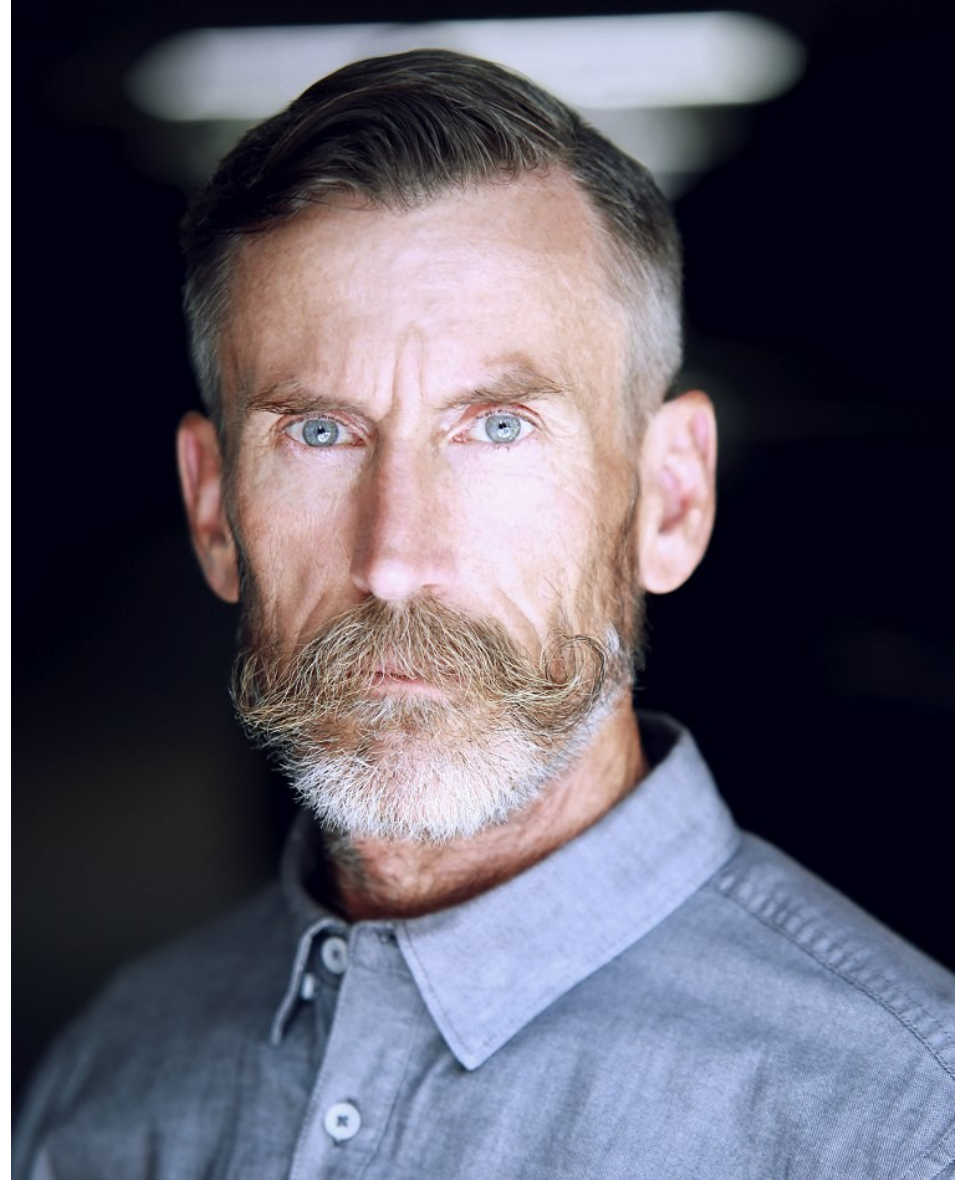

WILHELMINA DENVER

JOHN TAFT

Height 6'1" Waist 31" Inseam 32" Suit 38" Suit Length L Shoe 10.5 US Hair Brown Eyes Blue

JOHN TAFT

Height 6'1" Waist 31" Inseam 32" Suit 38" Suit Length L Shoe 10.5 US Hair Brown Eyes Blue

WILHELMINA DENVER

JOHN TAFT

Height 6'1" Waist 31" Inseam 32" Suit 38" Suit Length L Shoe 10.5 US Hair Brown Eyes Blue