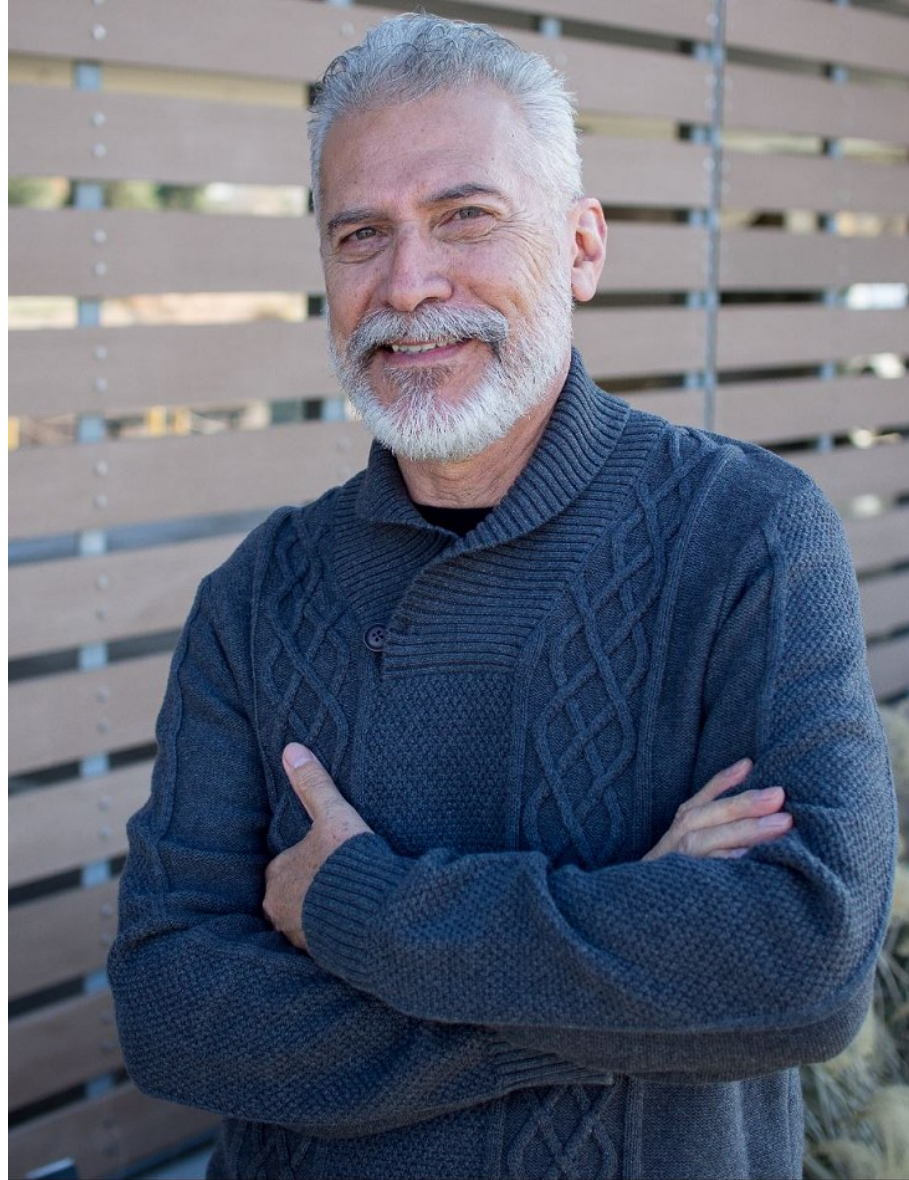

WILHELMINA DENVER

ED NAVA

Height 5'9"   Waist 34"   Suit 40"   Suit Length R   Hair Salt and Pepper   Eyes Green

WILHELMINA DENVER

ED NAVA

Height 5'9" Waist 34" Suit 40" Suit Length R Hair Salt and Pepper Eyes Green