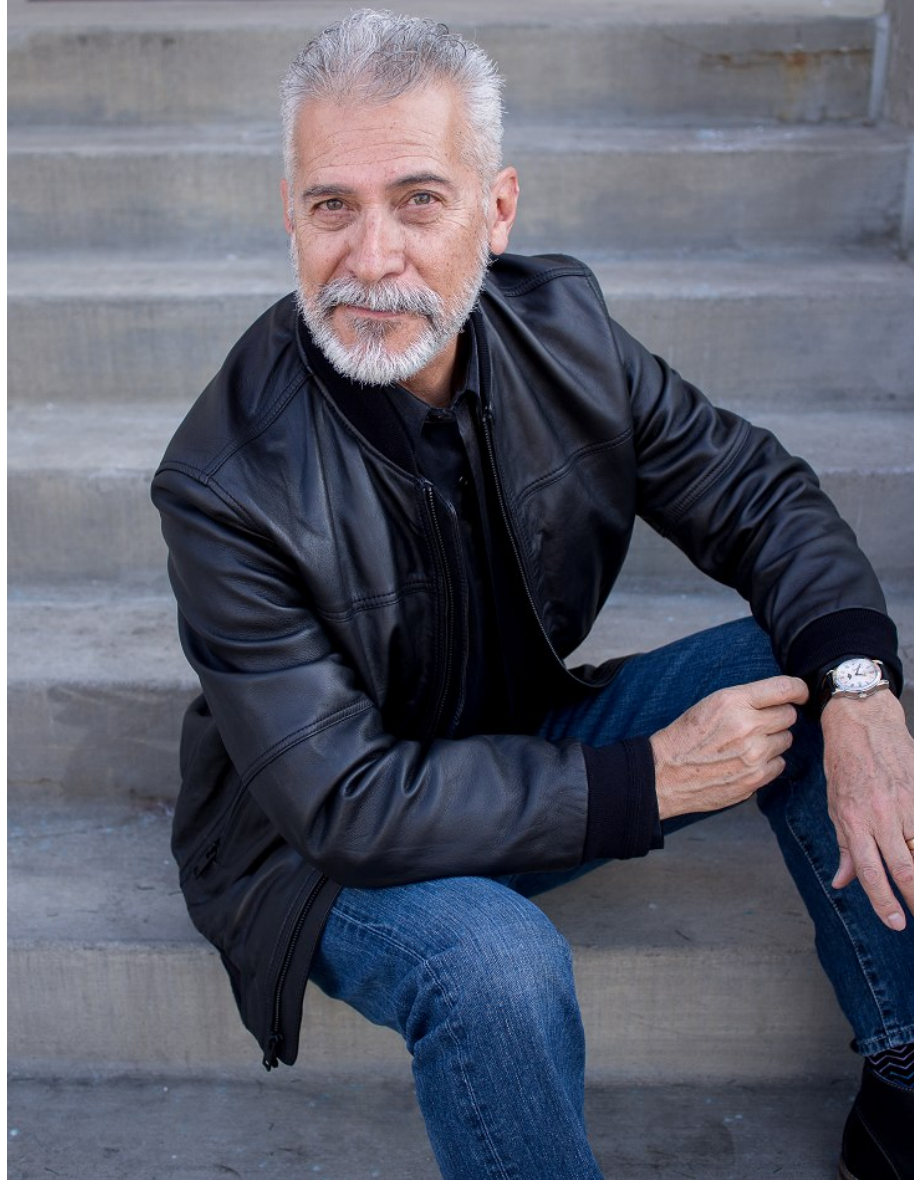

WILHELMINA DENVER

ED NAVA

Height 5'9"   Waist 34"   Suit 40"   Suit Length R   Hair Salt and Pepper   Eyes Green

WILHELMINA DENVER

ED NAVA

Height 5'9" Waist 34" Suit 40" Suit Length R Hair Salt and Pepper Eyes Green