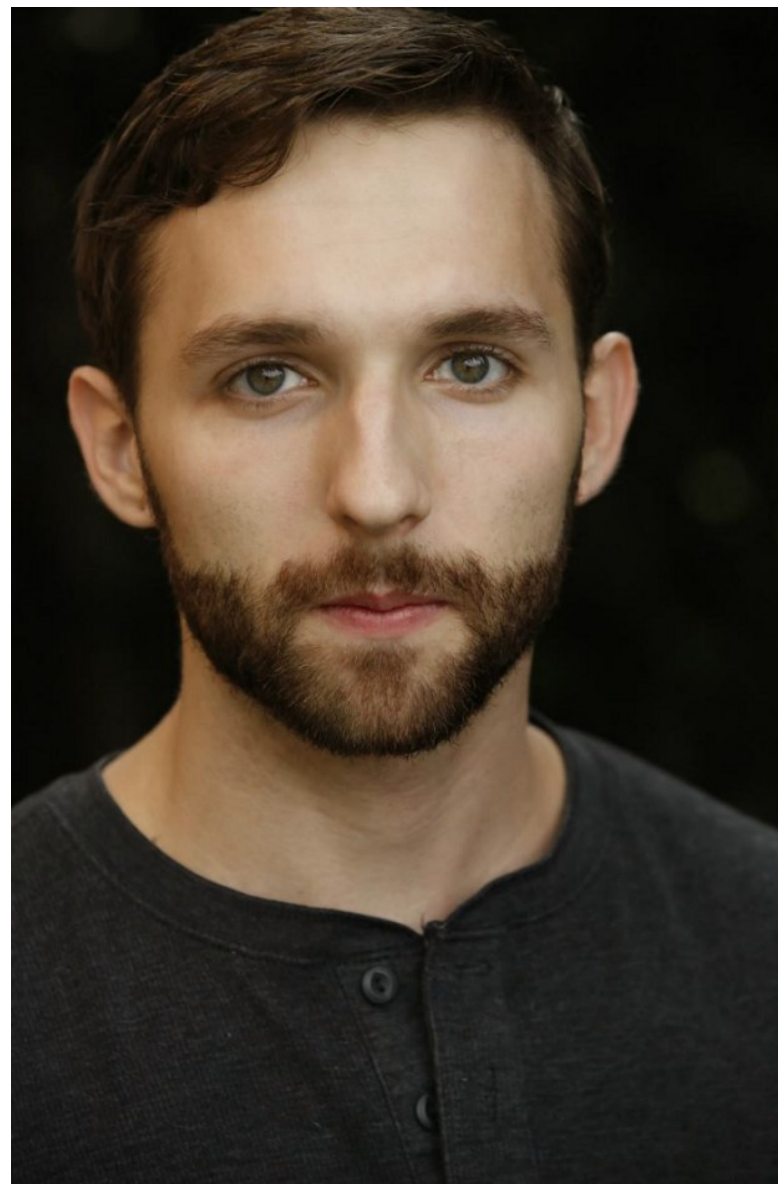

WILHELMINA DENVER

BRANDON BOTSFORD

Height 5'8.5"   Waist 29"   Shoe 10.5 US   Hair Brown   Eyes Hazel

BRANDON BOTSFORD

Height 5'8.5"   Waist 29"   Shoe 10.5 US   Hair Brown   Eyes Hazel