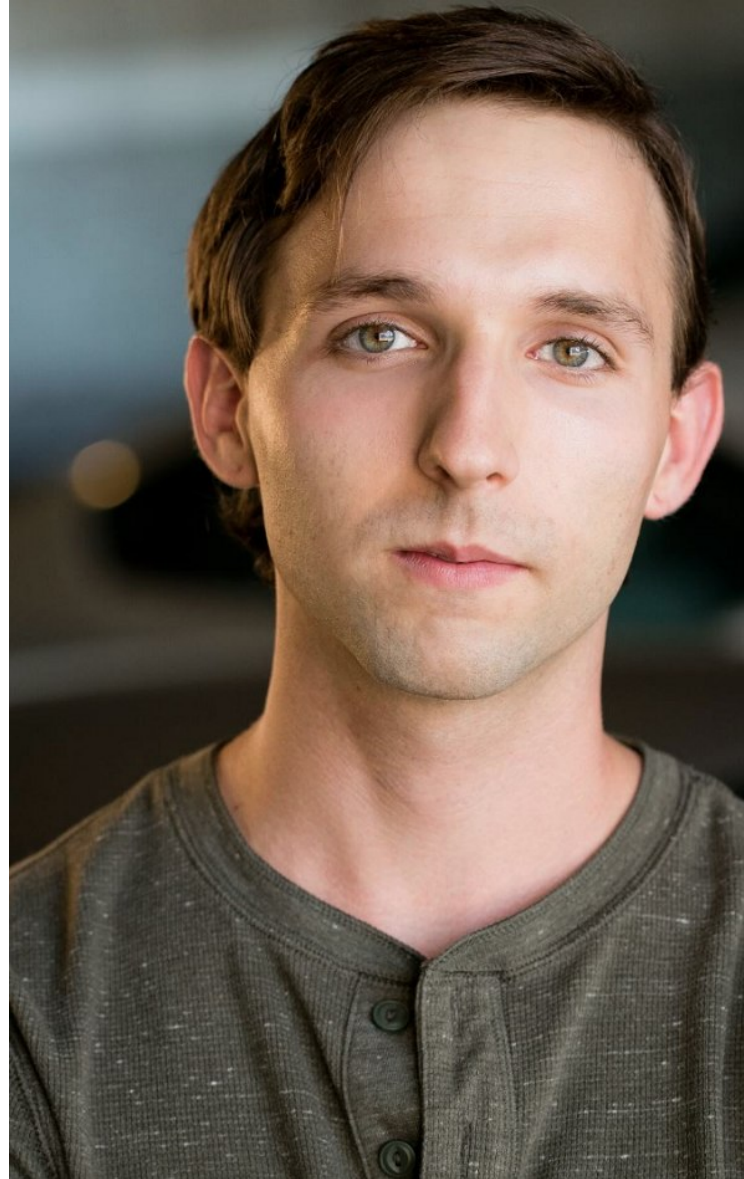

WILHELMINA DENVER

BRANDON BOTSFORD

Height 5'8.5"   Waist 29"   Shoe 10.5 US   Hair Brown   Eyes Hazel

BRANDON BOTSFORD

Height 5'8.5"   Waist 29"   Shoe 10.5 US   Hair Brown   Eyes Hazel