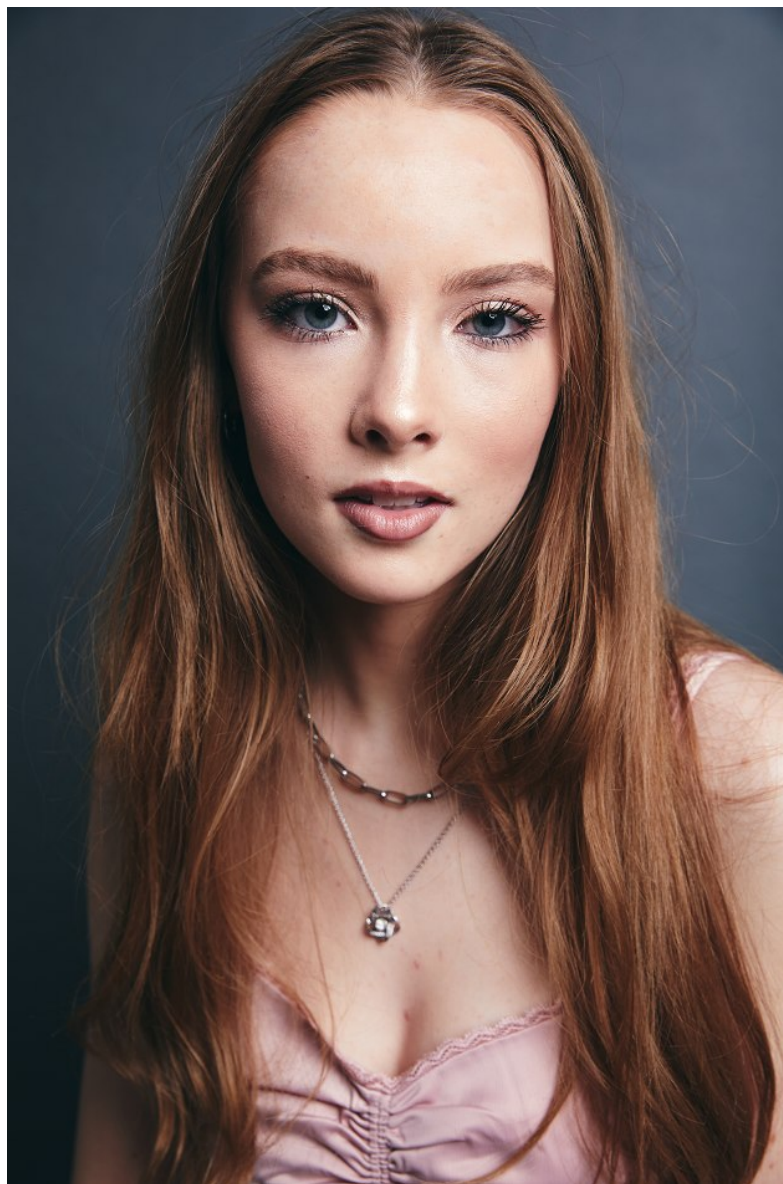

WILHELMINA DENVER

KENZY KEEFE

Height 5'8" Bust 32" B Waist 23.5" Hips 34" Dress 0-2 US Shoe 6.5 US Top S Bottom XS Hair Strawberry Blonde Eyes Blue

WILHELMINA DENVER

KENZY KEEFE

Height 5'8" Bust 32" B Waist 23.5" Hips 34" Dress 0-2 US Shoe 6.5 US Top S Bottom XS Hair Strawberry Blonde Eyes Blue