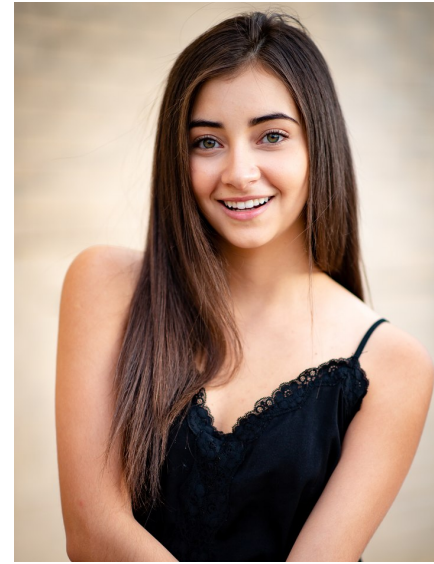

DANIELA MOLER

**WILHELMINA**DENVER

Height 5'5" Bust 32" A Waist 25" Hips 34" Dress 0-2 US Shoe 5.5 US  
Hair Brunette Eyes Green

Wilhelmina Denver  
209 Kalamath Street #10  
Denver, CO 80223  
720-382-1512