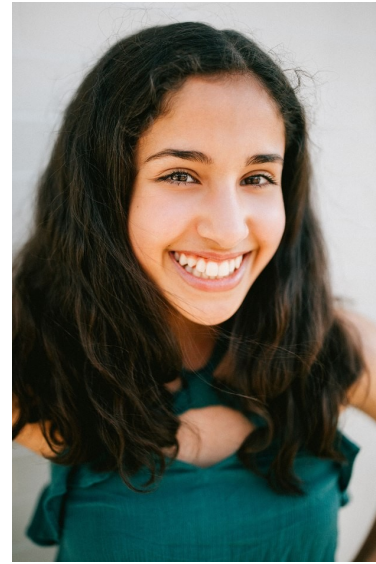

AMELIA SUBRAMANIAN

WILHELMINADENVER

Height 5'2" Waist 27.5" Hips 32" Dress 0 US Shoe 6.5 US Hair Dark Brown
Eyes Brown

Wilhelmina Denver
209 Kalamath Street #10
Denver, CO 80223
720-382-1512