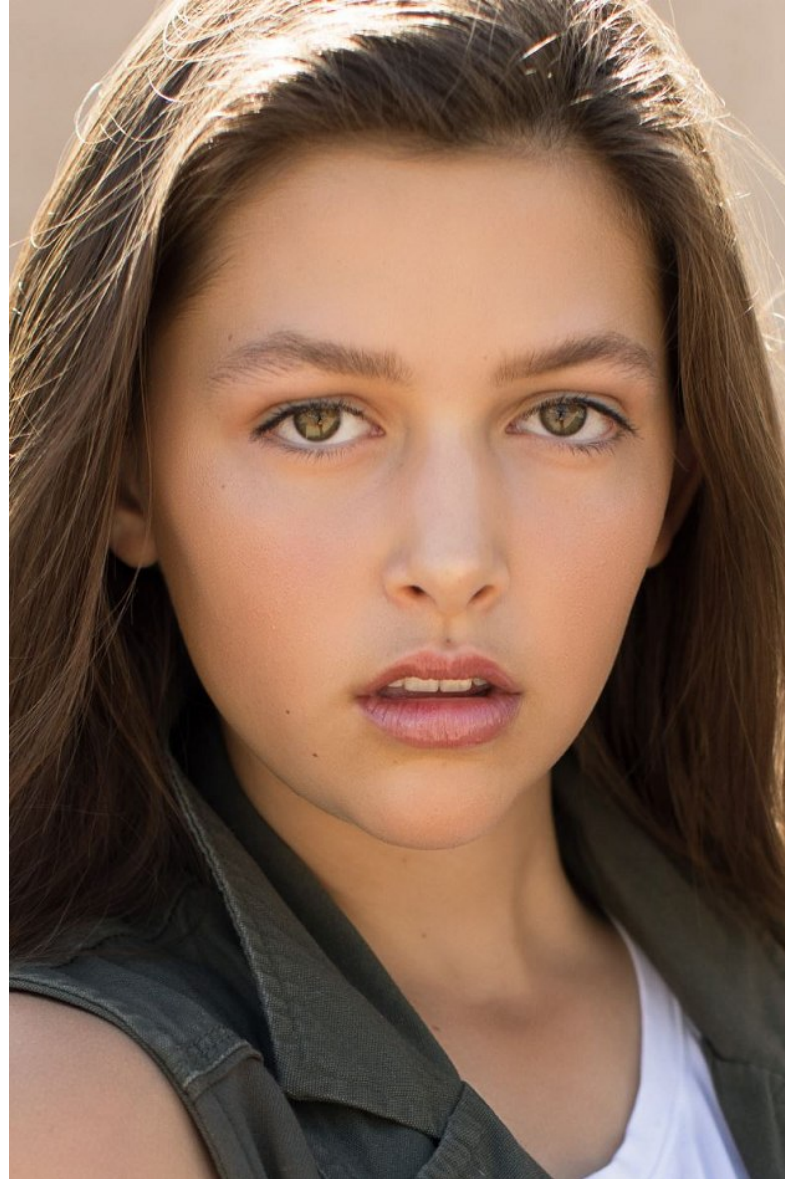

WILHELMINA DENVER

CLOE CUNNINGHAM

Height 5'11.5" Bust 34" Waist 26" Hips 37.5" Dress 0 US Shoe 9 US Hair Brown Eyes Hazel

WILHELMINA DENVER

CLOE CUNNINGHAM

Height 5'11.5" Bust 34" Waist 26" Hips 37.5" Dress 0 US Shoe 9 US Hair Brown Eyes Hazel